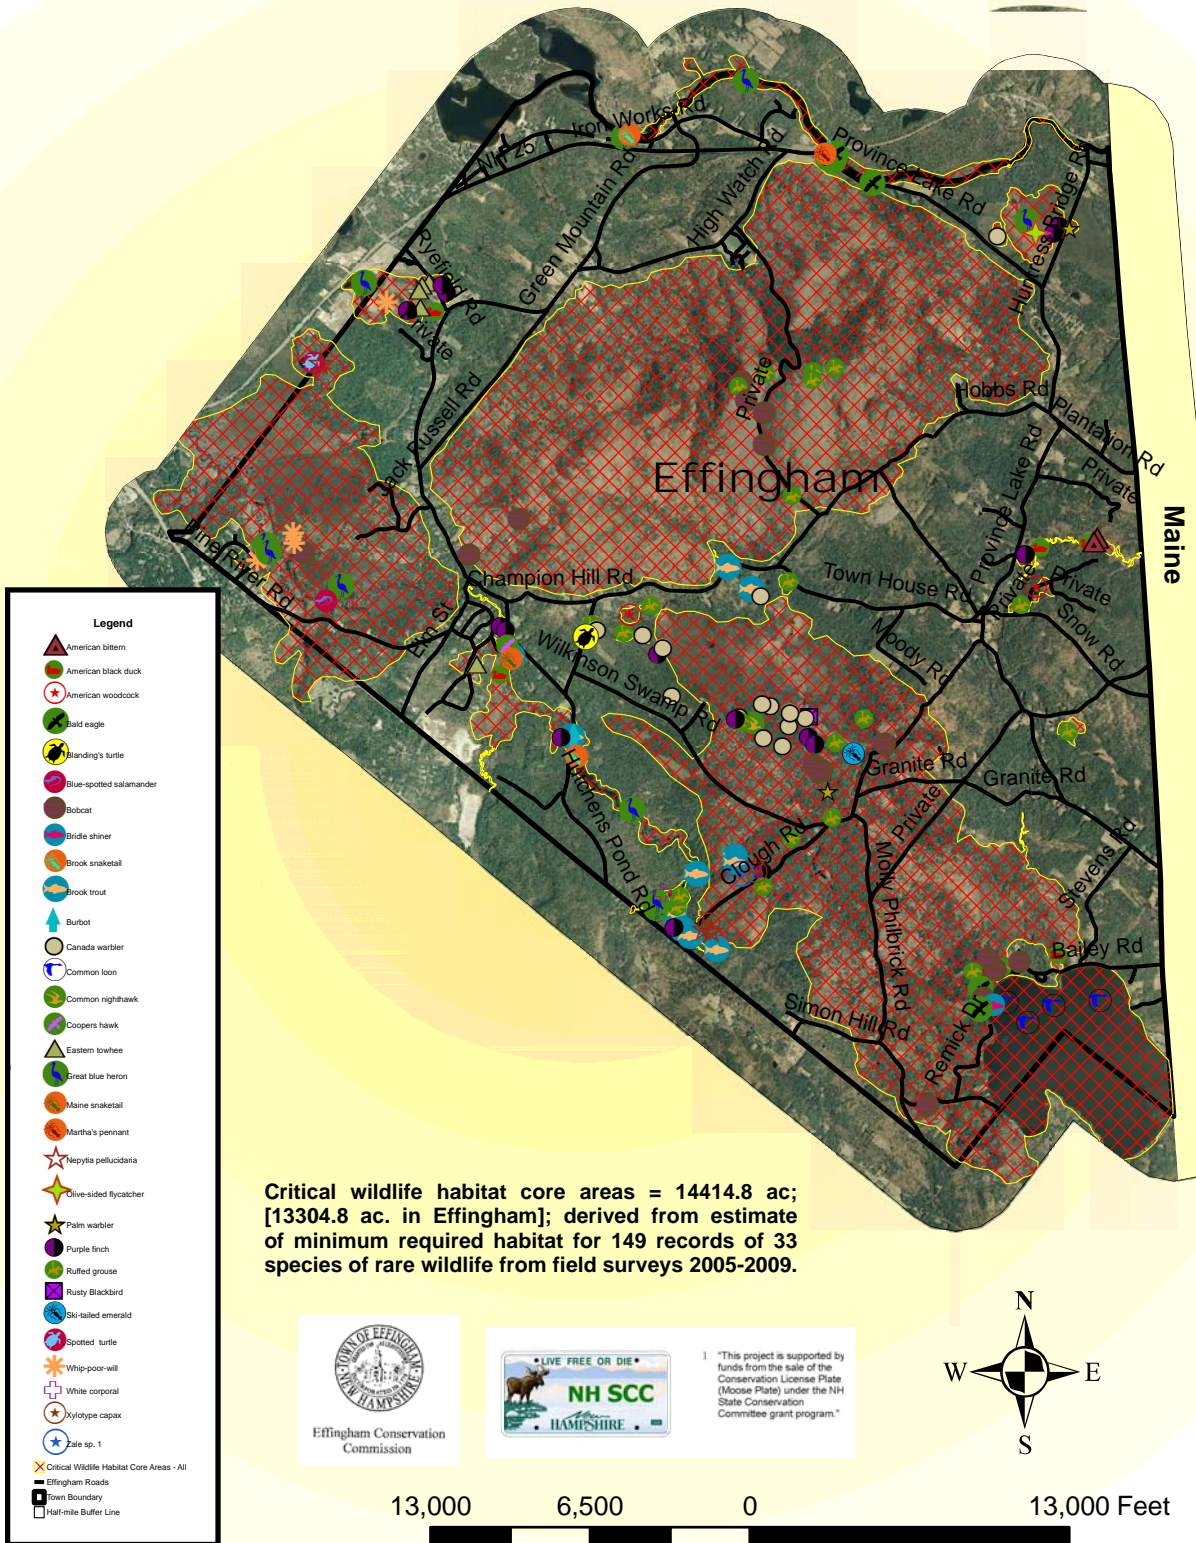

Rare Wildlife Occurrences - Effingham, NH

ABOUT THIS MAP

VdP/EMC Jun 2009

Core Wildlife habitat areas derived from field surveys between 2007 - 2009, plus records from the wetlands inventory project (2005-2007). Core habitat areas estimated from site inspection and review of 2006 1-foot color aerial photographs, courtesy of NH GRANIT.