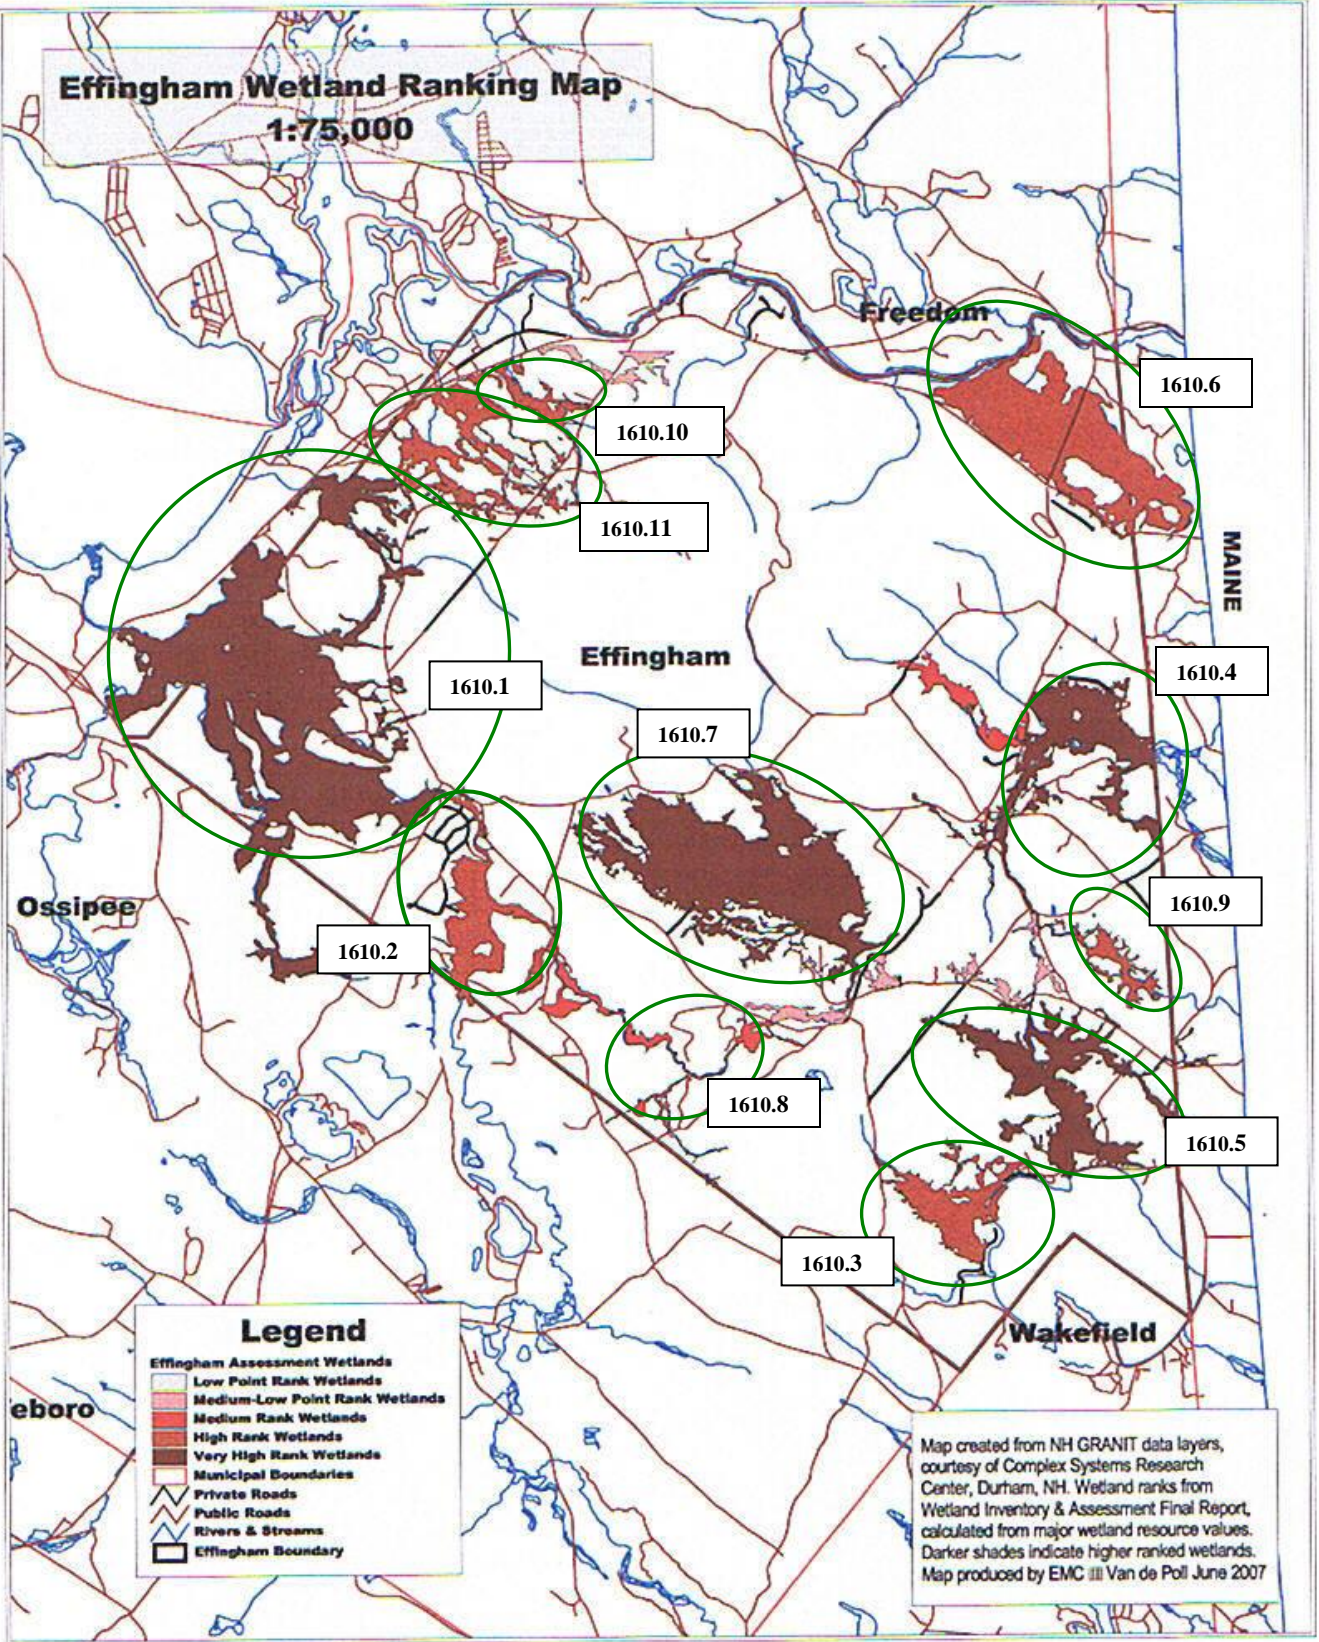

Effingham Wetland Ranking Map
1:75,000

Legend

- Effingham Assessment Wetlands
- Low Point Rank Wetlands
- Medium-Low Point Rank Wetlands
- Medium Rank Wetlands
- High Rank Wetlands
- Very High Rank Wetlands
- Municipal Boundaries
- Private Roads
- Public Roads
- Rivers & Streams
- Effingham Boundary

Map created from NH GRANIT data layers, courtesy of Complex Systems Research Center, Durham, NH. Wetland ranks from Wetland Inventory & Assessment Final Report, calculated from major wetland resource values. Darker shades indicate higher ranked wetlands. Map produced by EMC Van de Poll June 2007